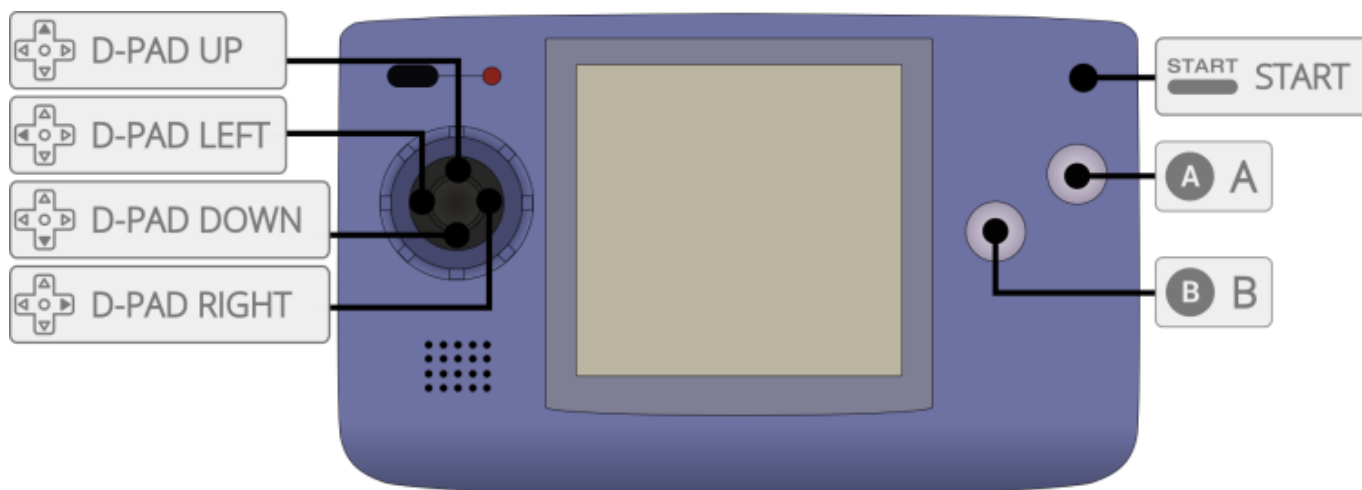

shortname	ngpc
emulator/core(s)	libretro/mednafen_ngp
rom format(s)	.ngc .zip .7z

Emulators

libretro/mednafen_ngp

Batocera uses the standalone port [Beetle NeoPop](#) based on Mednafen. Mednafen's Neo Geo Pocket emulation is based on NeoPop.

ROMs

Place your Neo Geo Pocket Color ROMs in `/userdata/roms/ngpc/`.

Controls

The default button mapping to the Neo Geo Pocket Color is as following:

From:

<https://www.wiki.batocera.org/> - **Batocera.linux - Wiki**