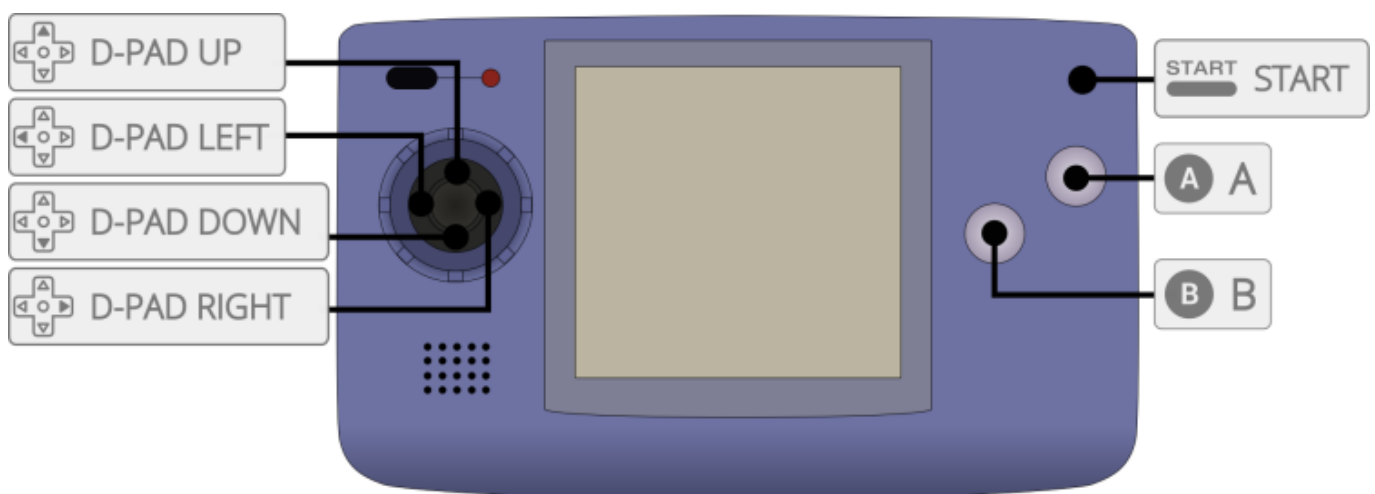

### libretro/mednafen\_ngp

Batocera uses the standalone port [Beetle NeoPop](#) based on Mednafen. Mednafen's Neo Geo Pocket emulation is based on NeoPop.

## Controls

The default button mapping to the Neo Geo Pocket is as following:

From:

<https://www.wiki.batocera.org/> - **Batocera.linux - Wiki**

Permanent link:

<https://www.wiki.batocera.org/systems:ngp?rev=1622876159>