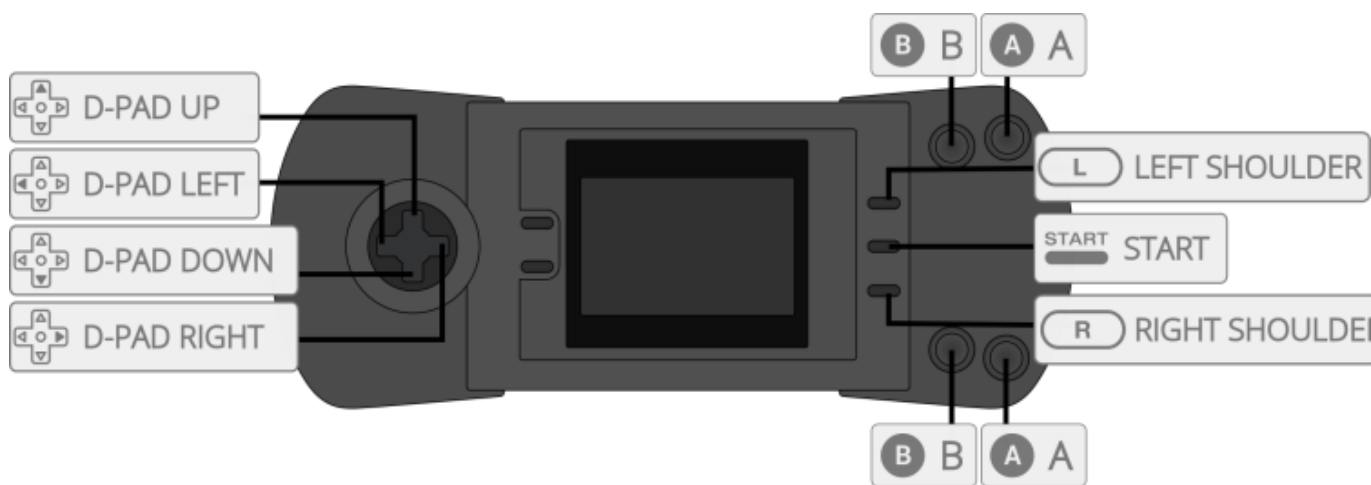

Atari Lynx

The Atari Lynx was a fourth-generation handheld game console released by Atari on September 1, 1989 and it retailed for $179.99. It has a WDC 65SC02 CPU. Notably, it was the world's first handheld system that used a color LCD screen, as well as having fairly advanced graphics for the time.

shortname	lynx
emulator/core(s)	libretro/mednafen_lynx
rom format(s)	.lnx .zip .7z

Emulators

libretro/mednafen_lynx

Beetle Lynx is an Atari Lynx video game system emulator that can be used as a libretro core. Specifically it's a port of Mednafen Lynx which is a fork of Handy.

ROMs

Place your Atari Lynx ROMs in /userdata/roms/lynx/.

Controls

The default button mapping to the Lynx is as following: