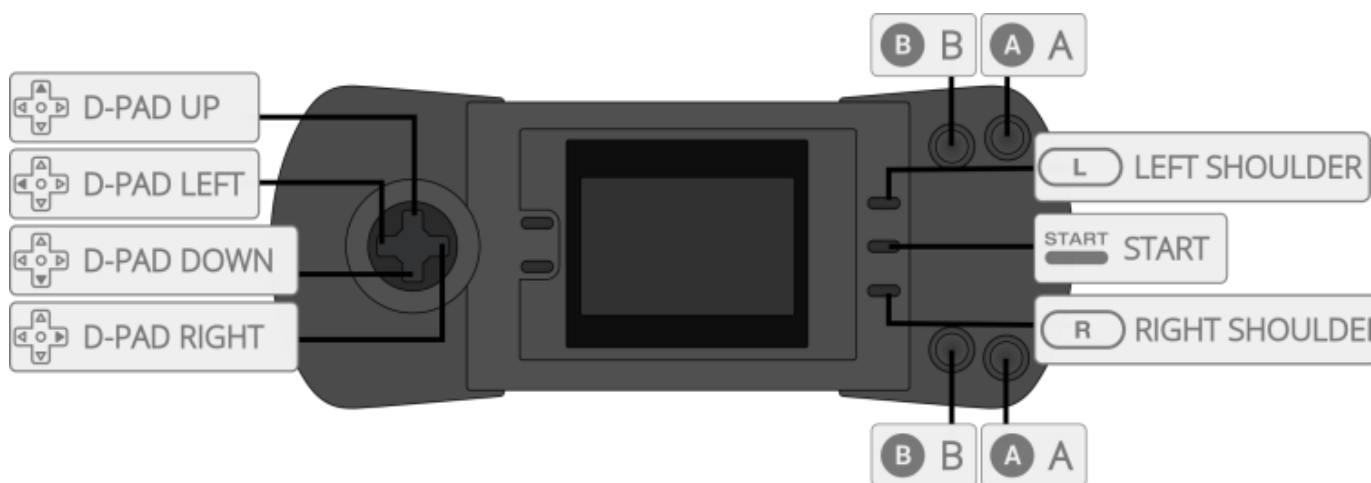

Atari Lynx

The Atari Lynx was a fourth-generation handheld game console released by Atari on September 1, 1989 and it retailed for $179.99. It has a WDC 65SC02 CPU. Notably, it was the world's first handheld system that used a color LCD screen, as well as having fairly advanced graphics for the time.

shortname	lynx
emulator/core(s)	libretro/mednafen_lynx
rom format(s)	.lnx .zip .7z

Emulators

libretro/mednafen_lynx

Beetle Lynx is an Atari Lynx video game system emulator that can be used as a libretro core. Specifically it's a port of Mednafen Lynx which is a fork of Handy.

ROMs

Place your Atari Lynx ROMs in /userdata/roms/lynx/.

Controls

The default button mapping to the Game Boy is as following: