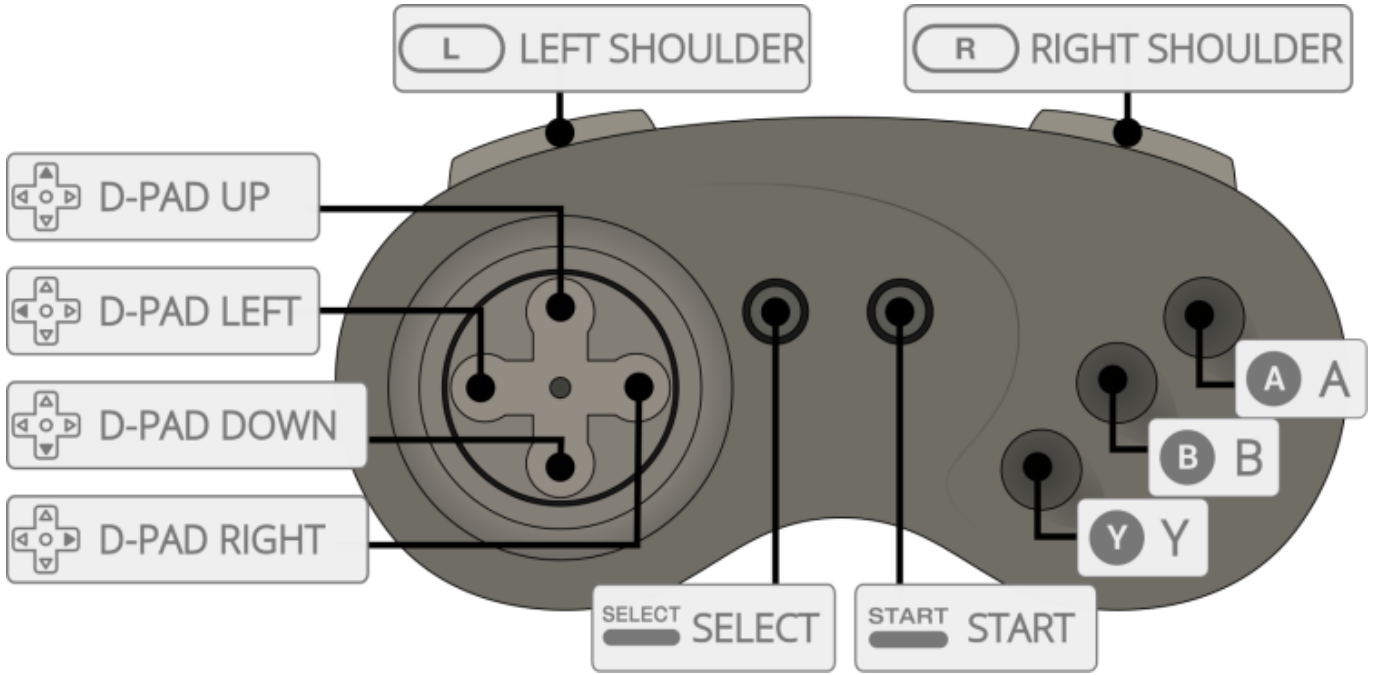

From:
<https://www.wiki.batocera.org/> - **Batocera.linux** - Wiki

Permanent link:
<https://www.wiki.batocera.org/emulators:3do?rev=1621971838>

Last update: **2021/05/25 19:43**